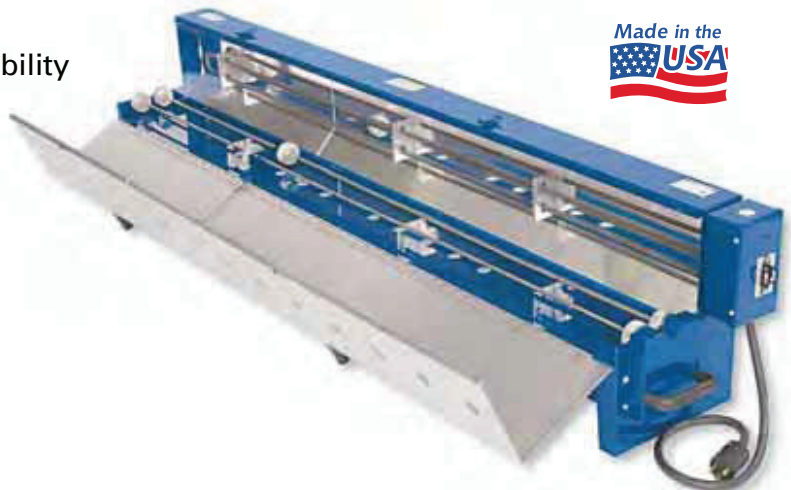

## 452 PVC Heater for 1/2" – 6"

- Durable wheels for maximum mobility
- Double doors allow heating of shorter lengths of PVC conduit with one door open
- Manual Operation
- 230 vac - 6400 watts - 28 amps
- Power indicator light
- Stainless steel doors
- Made in the USA

Catalog Number	Description	Weight
452	Manual Electric Heater for 1/2" - 6" PVC conduit Dimensions – 12" width x 16 1/4" height x 79 1/4" length	77 lbs.

## 453 PVC Heater for 1/2" – 6" Auto Rotate

- Includes drive to automatically rotate the conduit for even heating
- Durable wheels for maximum mobility
- Double doors allow heating of shorter lengths of PVC conduit with one door open
- 230 vac - 6400 watts - 28 amps
- Power indicator light
- Stainless steel doors
- Made in the USA