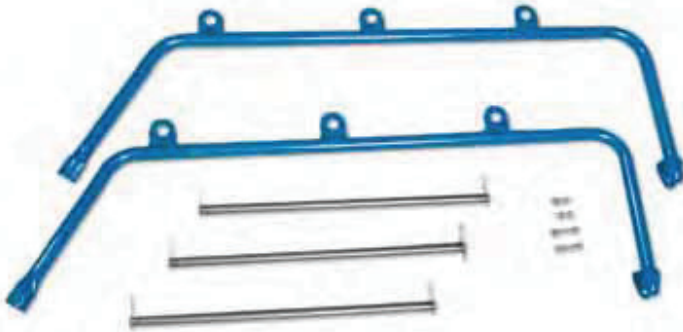

# WIRE CARTS

## 510 Reel Truck

- Standard unit has five 5/8" diameter spindles
- Stores and dispenses up to fifteen spools of #14 THHN wire
- Integral wire guide to help organize wire while dispensing
- Less than 24" wide
- Convenient storage for up to 3 spindles when not in use
- Optional expanding kit (#511) will increase cart capacity up to 60%
- Made in the USA

**Model 510**  
Reel Truck

**Model 511**  
Expansion Kit ( optional )

Catalog Number	Description	Weight
510	Reel Truck	47 lbs.
511	Expansion Kit	17 lbs.

## Spool Capacity Chart

Spool Diameter	Spool Width	Model 510 Maximum # of Spools	w/ 511 Expansion Kit Maximum # of Spools
7"	5 3/8"	15	24
7"	8"	10	16
12"	16 3/8"	3	5
14"	16 3/8"	3	3
22"	16 3/8"	2	2

**Current Tools**  
FOR THE PROFESSIONAL ELECTRICIAN