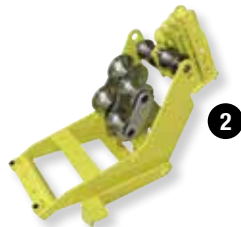

BENDING

77 Series Electric Bender Single Shoe Groups

All shoes and roller supports will fit Greenlee® 555® Classic Bender*

700SR 1/2"-2" Rigid Single Shoe Group — UPC 811993025419

Item Number	Catalog Number	Description	Weight	
1	2-3000	Single shoe for Rigid and IMC	51 lbs.	UPC 811993025389
2	2-4000	Single shoe roller support for Rigid	13 lbs.	UPC 811993025457
3	8-0501	Metal storage box	36 lbs.	UPC 811993020438

700SI 1/2" - 2" IMC Single Shoe Group — UPC 811993025426

Item Number	Catalog Number	Description	Weight	
1	2-3000	Single shoe for Rigid and IMC	51 lbs.	UPC 811993025389
2	2-4100	Single shoe roller support for IMC	48 lbs.	UPC 811993025464
3	8-0501	Metal storage box	36 lbs.	UPC 811993020438