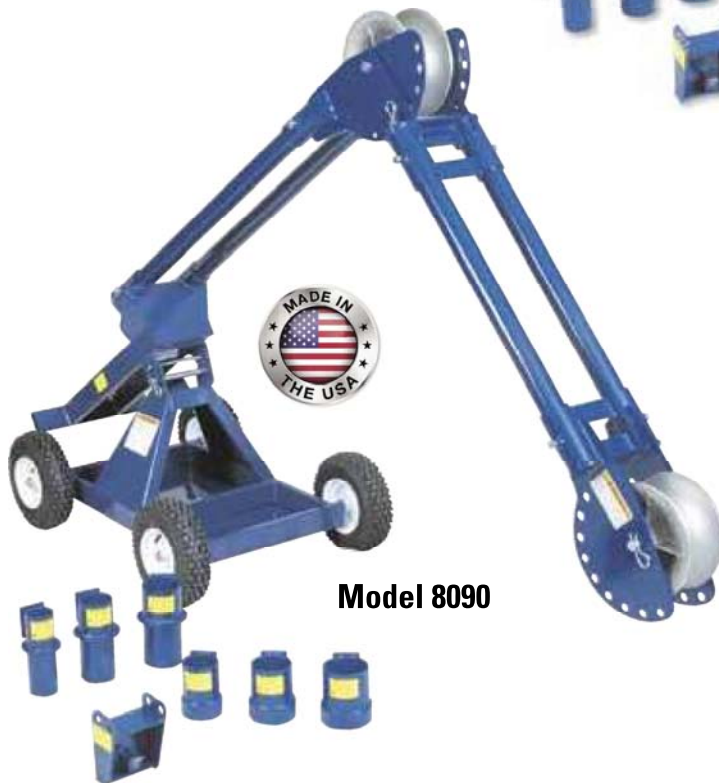

Mantis™ Mobile Cable Pulling Package 8,000 lb. capacity

- Excellent Mobility
- Easy set-up
- Transport without complete disassembly
- Pulls up to 20' extra cable
- 8,000 lb. pulling capacity
- Fits through 32" doorway
- Will accept Greenlee® Model 6001 Super Tugger® and 640 Tugger®*
- Snap-in couplings for quick and easy set-up
- Flat-free urethane wheels
- Made in the USA

See Page 56 For Complete Package Component Listing.

See Page 61 for Pulling Rope

Catalog Number	Description	Weight	
8890A	Mantis™ Mobile Cable Pulling Package w/Model 88 Cable Puller 8,000 lb. capacity, less storage box	482 lbs.	UPC 811993021961
8890AS	Mantis™ Mobile Cable Pulling Package w/Model 88 Cable Puller 8,000 lb. capacity, with metal storage box	670 lbs.	UPC 811993021978

* Greenlee® and Tugger® are registered trademarks of Greenlee/Extron.

CABLE PULLING

Mantis™ Mobile Cable Pulling Package — 8,000 lb. capacity

- Excellent Mobility
- Easy set-up
- Transport without complete disassembly
- Pulls up to 20' (Model 8090) or 10' (Model 8885) extra cable
- Fits through 32" doorway
- Will accept Greenlee® Model 6001 Super Tugger® and 640 Tugger®
- Flat-free urethane wheels
- Made in the USA

Model 8885

Model 8090

See Page 56 For Complete Package Component Listing.

See Page 61 for Pulling Rope

Scan here for manual

Catalog Number	Description	Weight	
8090	Mantis™ Mobile Cable Pulling Carriage w/two Boom sections	355 lbs.	UPC 811993021992
8885	Mantis™ Cable Puller Package – Basic – 8,000 lb. capacity	346 lbs.	UPC 811993021947
8885S	Mantis™ Cable Puller Package – Basic – 8,000 lb. capacity with storage box	534 lbs.	UPC 811993021954