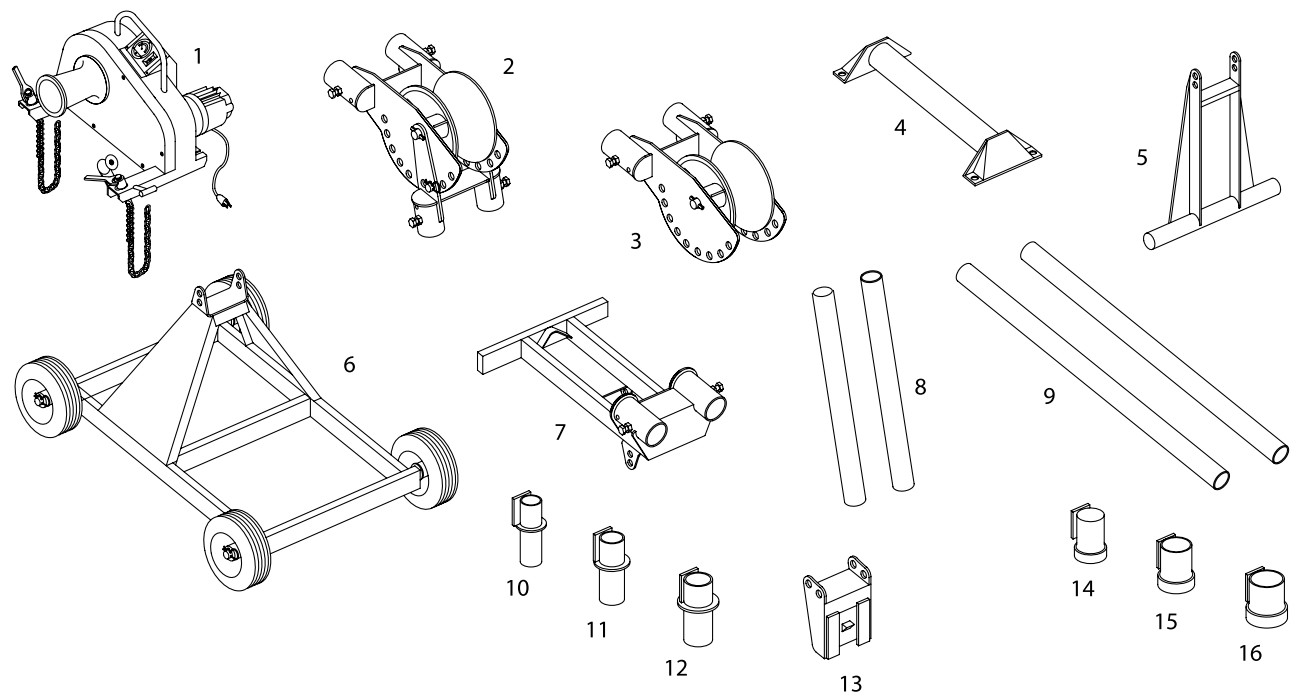

Component Listings – Mantis™ Cable Puller Packages

Item Number	Catalog Number	Description	88	8845	8890A PACKAGE	8890AS PACKAGE	8090 CARRIAGE	8885 BASIC PACKAGE	8885S BASIC PACKAGE	Weight	
1	88	Cable Puller w/chains	1	1	1	1		1	1	101 lbs.	UPC 811993021923
2	8093	Elbow Unit			1	1	1			53 lbs.	UPC 811993022050
3	8094	Nose Unit			1	1	1	1	1	38 lbs.	UPC 811993022067
4	8045	Floor Mount		1	1	1		1	1	20 lbs.	UPC 811993022005
5	8100	T - Stand			1	1				12 lbs.	UPC 811993022203
6	8091	Mobile Carriage			1	1	1	1	1	85 lbs.	UPC 811993022036
7	8092	Puller Mount			1	1	1	1	1	39 lbs.	UPC 811993022043
8	8095	3' Boom Tubes			2	2	2			11 lbs.	UPC 811993022074
9	8096	4' Boom Tubes			2	2	2	2	2	15 lbs.	UPC 811993022081
not shown	8097-2	Slip-In Coupling – 2"			(optional)	(optional)	(optional)	(optional)	(optional)	4 lbs.	UPC 811993026461
not shown	8097-2.5	Slip-In Coupling – 2 1/2"			(optional)	(optional)	(optional)	(optional)	(optional)	4.5 lbs.	UPC 811993022098
10	8097-3	Slip-In Coupling – 3"			1	1	1	1	1	5.5 lbs.	UPC 811993022104
11	8097-3.5	Slip-In Coupling – 3 1/2"			1	1	1	1	1	6.5 lbs.	UPC 811993022111
12	8097-4	Slip-In Coupling – 4"			1	1	1	1	1	8 lbs.	UPC 811993022128
not shown	8097-5	Slip-In Coupling – 5"			(optional)	(optional)	(optional)	(optional)	(optional)	9 lbs.	UPC 811993022135
13	8099	Coupling Adapter			1	1	1	1	1	8 lbs.	UPC 811993022197
not shown	8098-2	Screw-On Coupling – 2"			(optional)	(optional)	(optional)	(optional)	(optional)	4 lbs.	UPC 811993022142
not shown	8098-2.5	Screw-On Coupling – 2 1/2"			(optional)	(optional)	(optional)	1	1	4.5 lbs.	UPC 811993022159
14	8098-3	Screw-On Coupling – 3"			1	1	1	1	1	5 lbs.	UPC 811993022166
15	8098-3.5	Screw-On Coupling – 3 1/2"			1	1	1	1	1	6 lbs.	UPC 811993022173
16	8098-4	Screw-On Coupling – 4"			1	1	1	1	1	6.5 lbs.	UPC 811993022180
not shown	101	Storage Box				1			1	188 lbs.	UPC 811993024375
see page 125	506	Caster Set - 6" (2 swivel, 2 fixed)				1			1	20 lbs.	UPC 811993024405