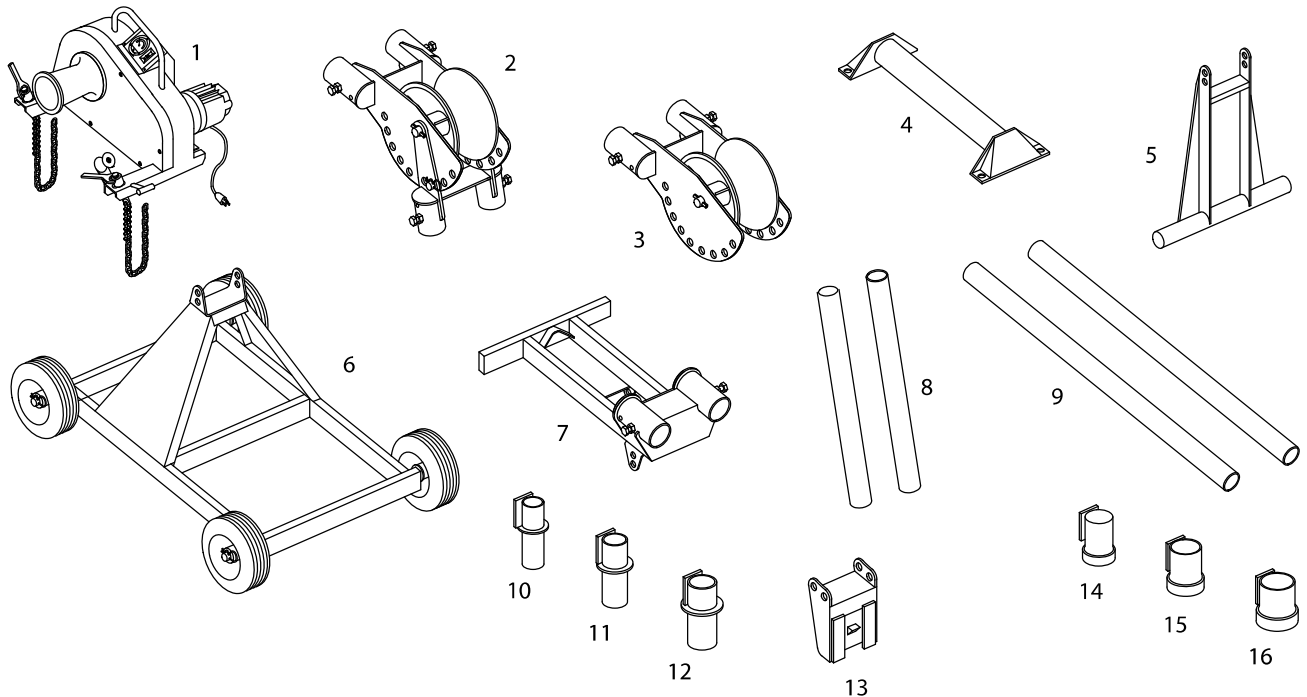

Component Listings – Mantis™ Cable Puller Packages

Item Number	Catalog Number	Description	88	8845	8890A PACKAGE	8890AS PACKAGE	8090 CARRIAGE	8885 BASIC PACKAGE	8885S BASIC PACKAGE	Weight	UPC
1	88	Cable Puller w/chains	1	1	1	1		1	1	101 lbs.	UPC 811993021923
2	8093	Elbow Unit			1	1	1			53 lbs.	UPC 811993022050
3	8094	Nose Unit			1	1	1	1	1	38 lbs.	UPC 811993022067
4	8045	Floor Mount		1	1	1		1	1	20 lbs.	UPC 811993025310
5	8100	T - Stand			1	1				12 lbs.	UPC 811993022203
6	8091	Mobile Carriage			1	1	1	1	1	85 lbs.	UPC 811993022036
7	8092	Puller Mount			1	1	1	1	1	39 lbs.	UPC 811993022043
8	8095	3' Boom Tubes			2	2	2			11 lbs.	UPC 811993022074
9	8096	4' Boom Tubes			2	2	2	2	2	15 lbs.	UPC 811993022081
not shown	8097-2.5	Slip-In Coupling – 2 1/2"			(optional)	(optional)	(optional)	1	1	4.5 lbs.	UPC 811993022098
10	8097-3	Slip-In Coupling – 3"			1	1	1	1	1	5.5 lbs.	UPC 811993022104
11	8097-3.5	Slip-In Coupling – 3 1/2"			1	1	1	1	1	6.5 lbs.	UPC 811993022111
12	8097-4	Slip-In Coupling – 4"			1	1	1	1	1	8 lbs.	UPC 811993022128
not shown	8097-5	Slip-In Coupling – 5"			(optional)	(optional)	(optional)	(optional)	(optional)	9 lbs.	UPC 811993022135
13	8099	Coupling Adapter			1	1	1	1	1	8 lbs.	UPC 811993022197
not shown	8098-2	Screw-On Coupling – 2"			(optional)	(optional)	(optional)	(optional)	(optional)	4 lbs.	UPC 811993022142
not shown	8098-2.5	Screw-On Coupling – 2 1/2"			(optional)	(optional)	(optional)	1	1	4.5 lbs.	UPC 811993022159
14	8098-3	Screw-On Coupling – 3"			1	1	1	1	1	5 lbs.	UPC 811993022166
15	8098-3.5	Screw-On Coupling – 3 1/2"			1	1	1	1	1	6 lbs.	UPC 811993022173
16	8098-4	Screw-On Coupling – 4"			1	1	1	1	1	6.5 lbs.	UPC 811993022180
see page 90	101	Storage Box				1			1	188 lbs.	UPC 811993024375
see page 91	506	Caster Set - 6" (2 swivel, 2 fixed)				1			1	20 lbs.	UPC 811993024405